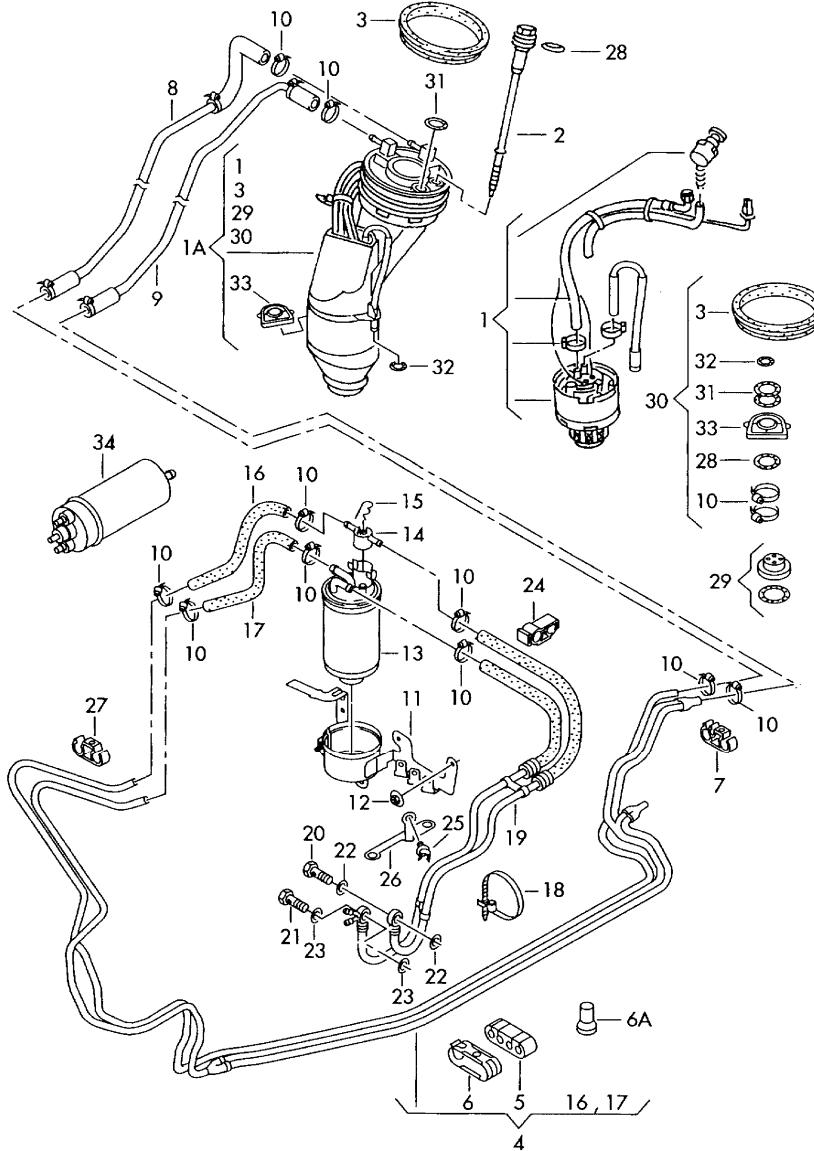

Model	Year	MG	SG	Illustration	Restrictions	UPD	22:31	25.01.2011		ETKA
A8	1995	2	01	201-70		597				

Pos	Part Number	Description	Remark	Qty	Model
1		fuel pipe fuel pump			6 cylinder: AFB,AKN
		discontinued / replacement:	4D0 298 087 E	1	
1A	4D0 298 087 F	installation kit for fuel pump		1	
2	4D0 201 262 C	bolt, hex. hd. with shaft for vehicles with auxiliary heater		1	PR-9M1,9M5
		also use:	N 901 482 02	1	
3	---	discontinued / replacement:	4D0 298 133 D	1	
(4)	4D0 201 544 E	1 set fuel pipes for vehicles with auxiliary heater	feed/return	1	PR-9M1,9M5
5	4D0 201 245	protective cover		7	
6	4D0 201 449 D	clips		7	
(7)	443 201 449 B	clips	2 point	1	
8	4D0 201 220 E	fuel line	feed	1	
9	4D0 201 227 F	fuel line	return	1	